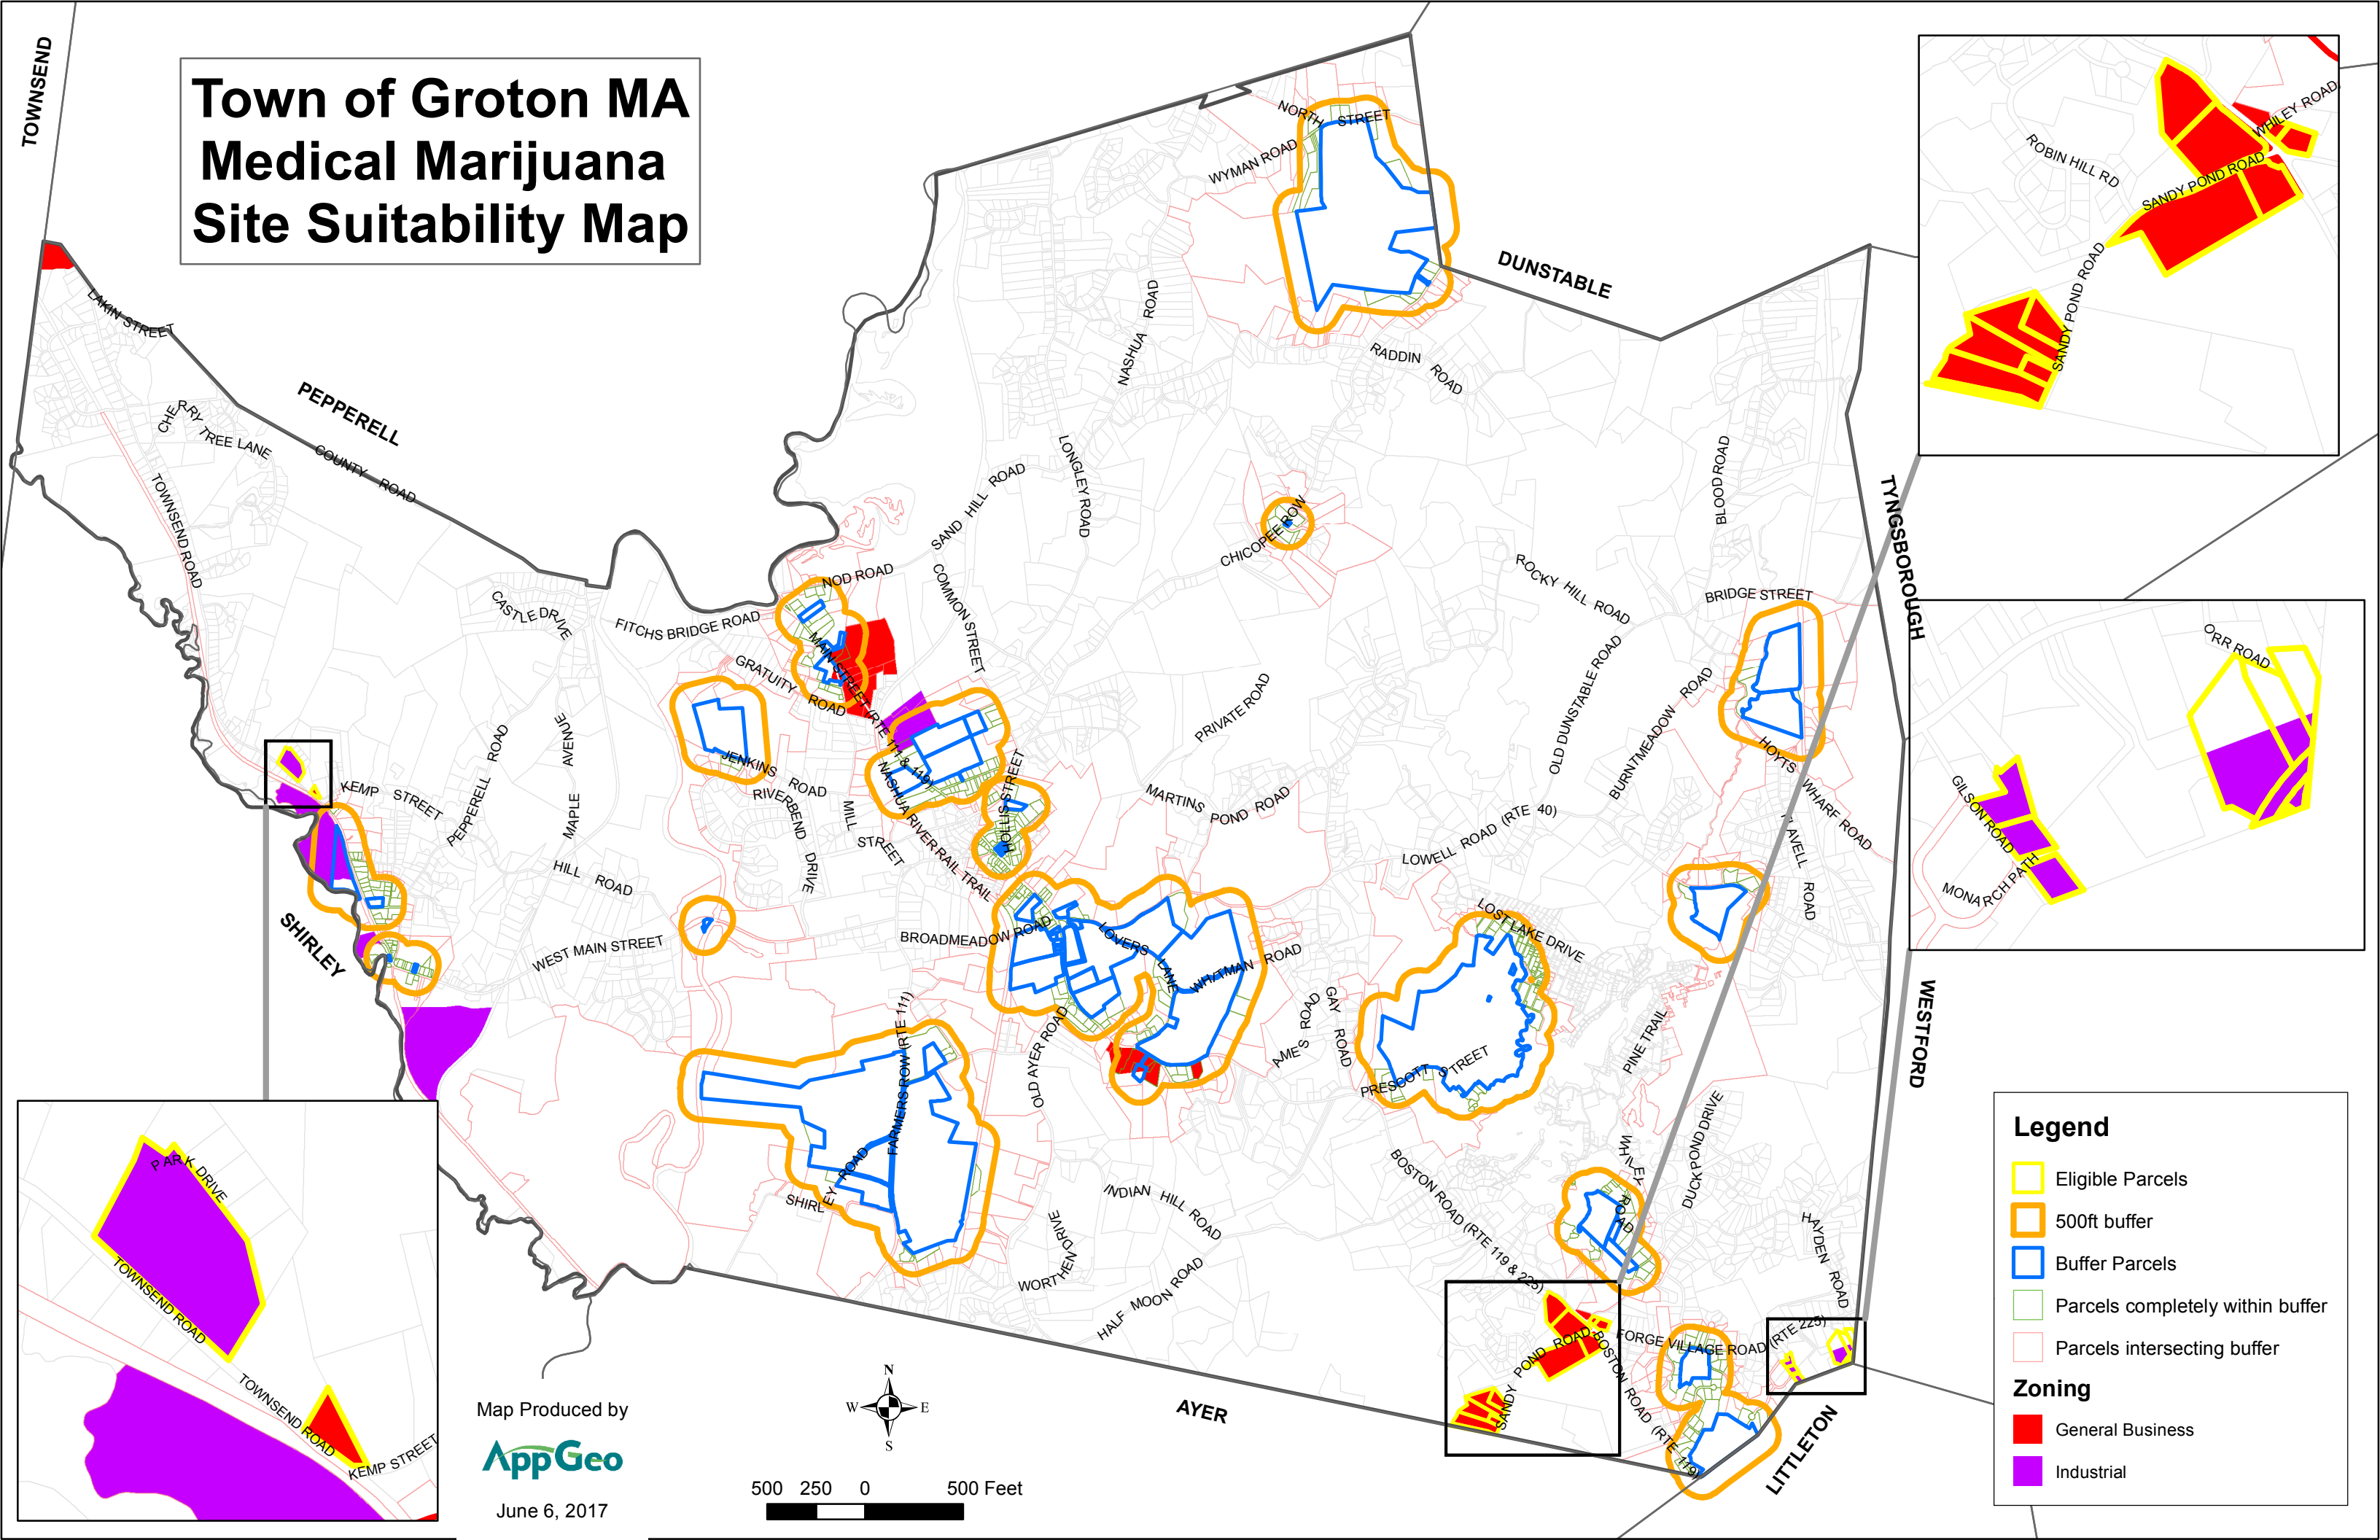

Town of Groton MA Medical Marijuana Site Suitability Map

Legend

- Eligible Parcels
- 500ft buffer
- Buffer Parcels
- Parcels completely within buffer
- Parcels intersecting buffer

Zoning

- General Business
- Industrial

Map Produced by
AppGeo
June 6, 2017