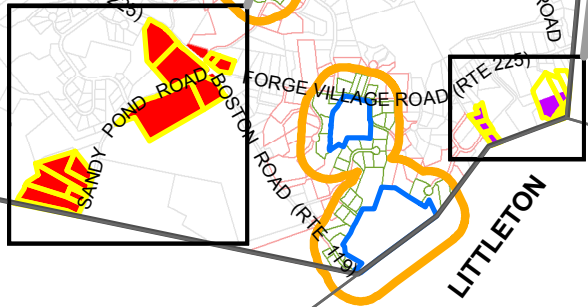

Town of Groton MA Medical Marijuana Site Suitability Map

Legend

- Eligible Parcels
- 500ft buffer
- Buffer Parcels
- Parcels completely within buffer
- Parcels intersecting buffer

Zoning

- General Business
- Industrial

Map Produced by
AppGeo
June 6, 2017